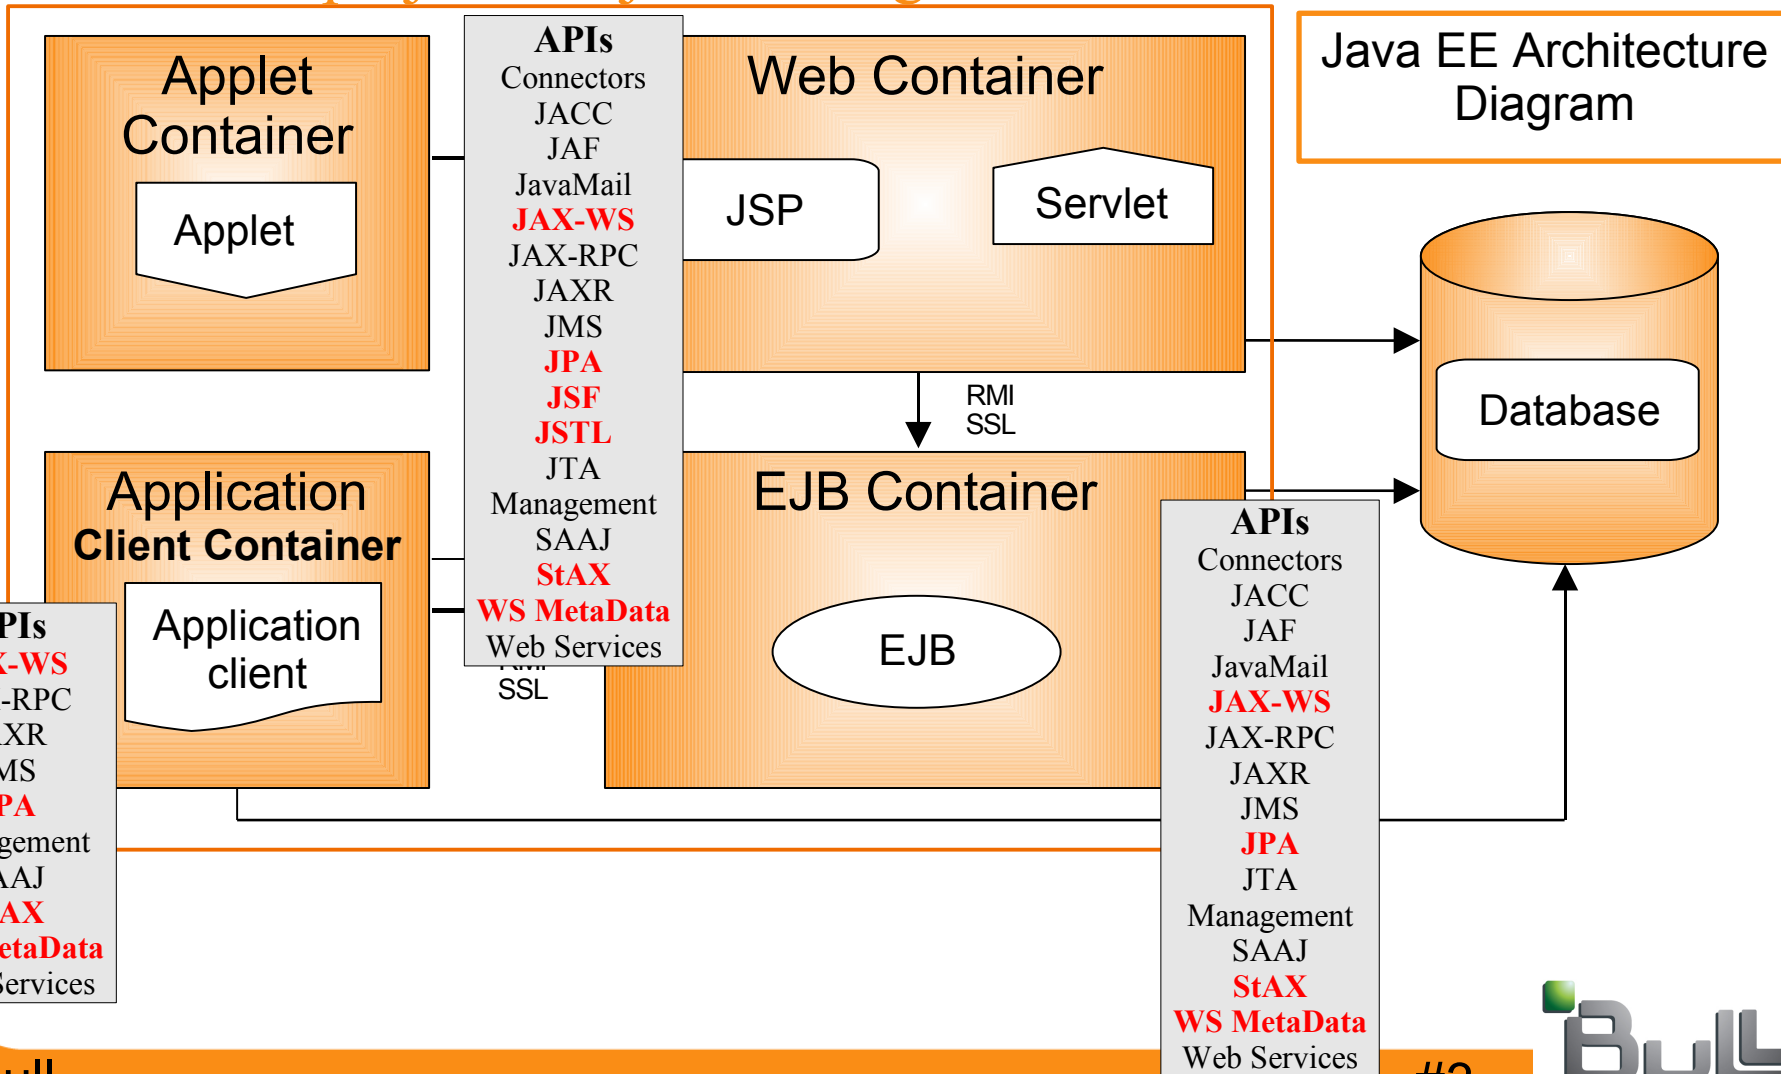

- Corporate members :
 - Atos Origin, CEA, Dassault, EDF R&D, Linagora, Thales,...
 - NEC, IONA, RedHat, Suse,...
- JOnAS/Objectweb : Magic quadrant (Gartner)
- J2EE certification granted by Sun.
- Forge : 125 projects / 7258 users / 642 committers
- ML : 270 lists / 9100 users
- Join us !

- More details in presentation on ObjectWeb by P.Y. Gibello (15h)

ObjectWeb/JOnAS : Java EE Architecture

JOnAS : <http://jonas.objectweb.org>

BULL : A major contributor to ObjectWeb

BULL : Middleware

- R&D team
 - Internals
 - RoadMap (Leadership)
 - Committers in externals OW projects :
 - » For example, in Axis (<http://ws.apache.org>)
- Services :
 - Support contract
 - Expert service
 - Deployment, migrations, benchmark, ...
 - Training
 - Large system integration project
- JOnAS on BULL NovaScale servers
- R&D & services center in Echirolles

JOnAS : Next generation

- JOnAS 4.x is a certified application server for J2EE 1.4
- New specification : EJB3 / Java EE 5
 - New project : EasyBeans : <http://www.easybeans.org>
 - Bytecode injection (ASM objectweb component)
 - Ease of development
- JOnAS 5
 - Edge computing
 - OSGi technology (<http://www.osgi.org>)
 - Used in Eclipse IDE (<http://www.eclipse.org>)
 - Dynamic components : bundles