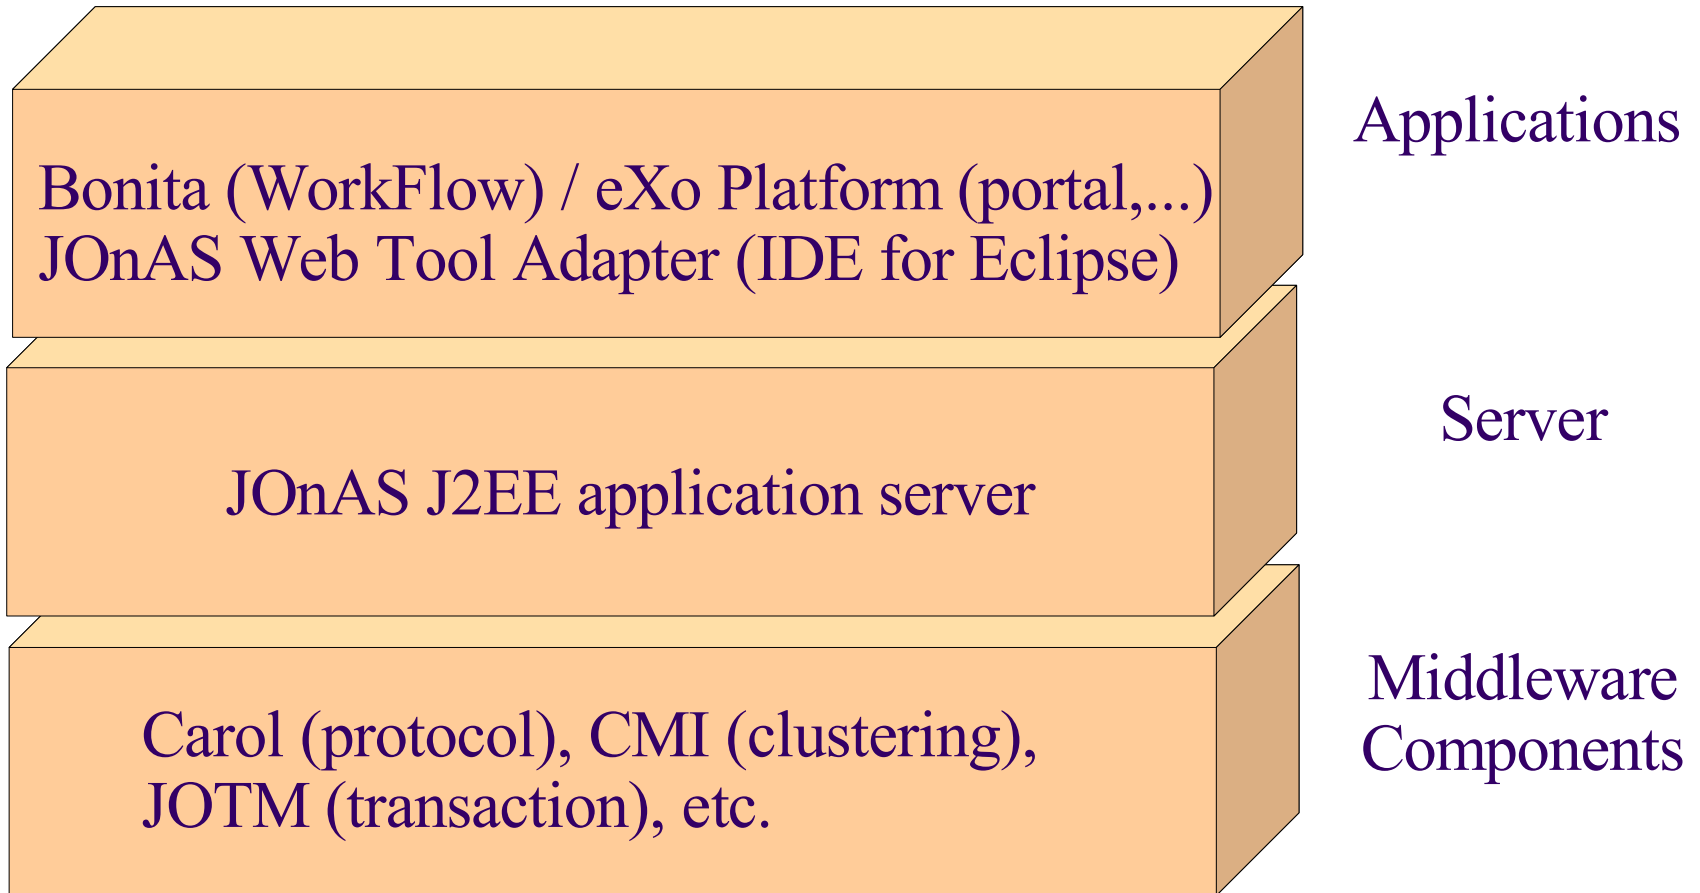

- Corporate members :
 - Atos Origin, CEA, Dassault, EDF R&D, Linagora, Thales,...
 - NEC, IONA, RedHat, Suse,...
- JOnAS/Objectweb : Magic quadrant (Gartner)
- J2EE certification granted by Sun.
- Forge : 125 projects / 7258 users / 642 committers
- ML : 270 lists / 9100 users
- Join us !

- More details in presentation on ObjectWeb by P.Y. Gibello (15h)

ObjectWeb/JOnAS : Java EE Architecture

JOnAS : <http://jonas.objectweb.org>

BULL : A major contributor to ObjectWeb

BULL : Middleware

- R&D team
 - Internals
 - RoadMap (Leadership)
 - Committers in externals OW projects :
 - » For example, in Axis (<http://ws.apache.org>)
- Services :
 - Support contract
 - Expert service
 - Deployment, migrations, benchmark, ...
 - Training
 - Large system integration project
- JOnAS on BULL NovaScale servers
- R&D & services center in Echirolles

JOnAS : Next generation

- JOnAS 4.x is a certified application server for J2EE 1.4
- New specification : EJB3 / Java EE 5
 - New project : EasyBeans : <http://www.easybeans.org>
 - Bytecode injection (ASM objectweb component)
 - Ease of development
- JOnAS 5
 - Edge computing
 - OSGi technology (<http://www.osgi.org>)
 - Used in Eclipse IDE (<http://www.eclipse.org>)
 - Dynamic components : bundles